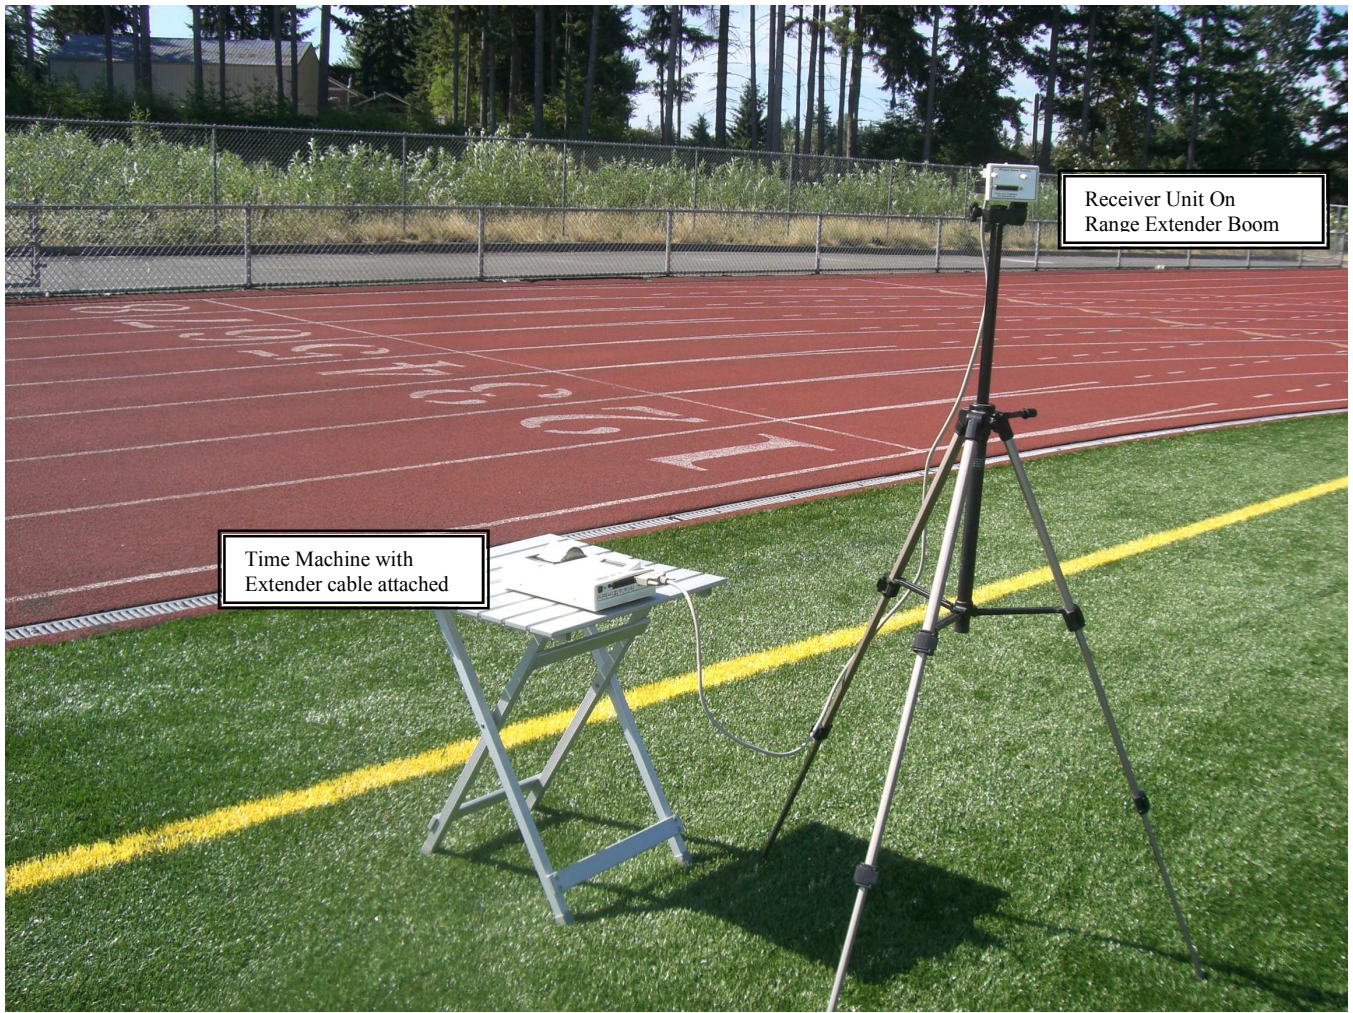

New! For Your Time Machine Wireless Gun-Start System

Wireless Receiver - Range Extender Boom

The Range Extender Boom is used to increase the range of your Wireless Gun-Start system by elevating the Wireless Receiver unit.

This may be necessary in order to achieve a strong signal connection between the Gun Transducer and the Receiver unit when they are diagonally located across the track on fields that have a significant amount of terrain “crown” in the middle of the field.

The terrain crown on football fields can block a significant amount of the transmitted signal and thereby reduce the range of the wireless system when the receiver and transmitter are on diagonally opposed corners of the field. In order to compensate for this, the Receiver unit must be elevated a few feet – typically around 5 ft off the ground is adequate. Therefore we offer a tri-pod boom with an attached 6 ft cable in order to achieve this.